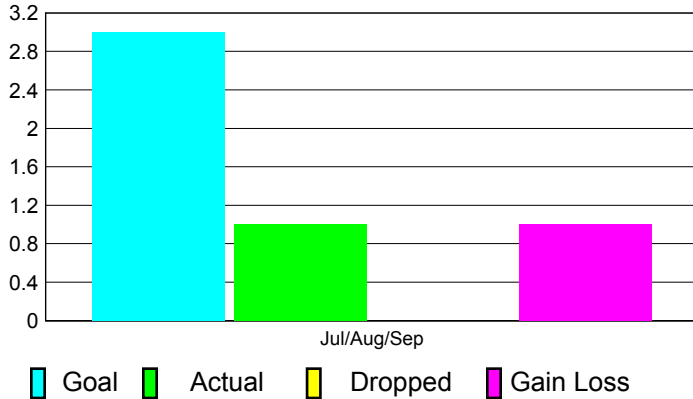

2012-2013 GMT Reports for District (or Undistricted) **District 322 B1**

GMT: **SANGEETA JATIA**

Location: **INDIA**

GMT CA: **6**

CLUBS

**Club Results
2012-2013**

**Clubs
2011-2012**

Month	New Club Goal	Actual New Clubs	Actual Dropped Clubs	Gain/Loss of Clubs	Gain/Loss of Clubs
Jul/Aug/Sep	3	1	0	1	0
Totals	3	1	0	1	0

Club Results 2012-2013

Goal, New, Dropped, Gain/Loss

Comparison of Club Gain/Loss

Current Year Compared to the Previous Year

YTD Status Quo Clubs 2012-2013

Status Quo Clubs Compared to Status Quo Members

MEMBERSHIP