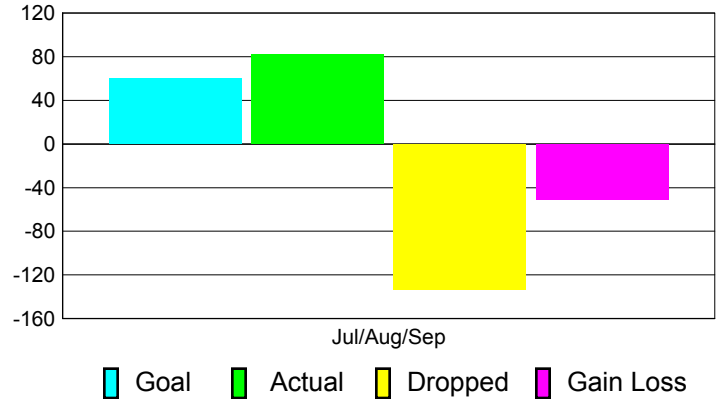

Membership Results 2012-2013

Goal, New, Dropped, Gain/Loss