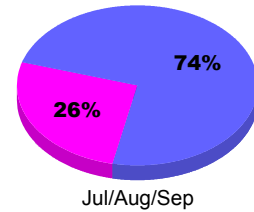

**Membership Results
2012-2013**

**Membership
2011-2012**

Month	Net Memb Goal	Actual New Memb	Actual Dropped Memb	Gain/Loss of Memb	Gain/Loss of Memb
Jul/Aug/Sep	60	82	-133	-51	26
Totals	60	82	-133	-51	26

Membership Results 2012-2013

Goal, New, Dropped, Gain/Loss

Comparison of Membership Gain/Loss

Current Year Compared to the Previous Year

Gender Comparison 2012-2013

Male Female