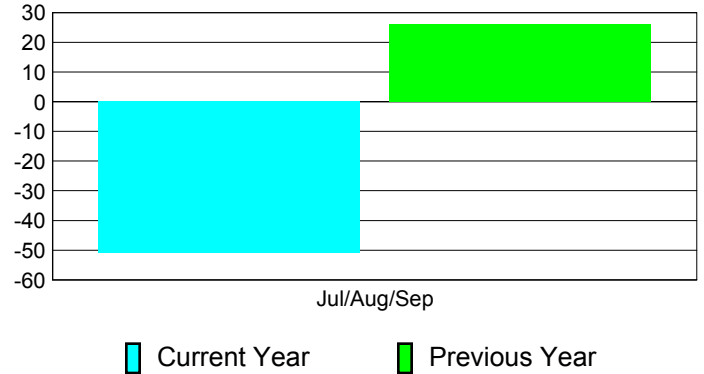

**Membership Results
2012-2013**

**Membership
2011-2012**

Month	Net Memb Goal	Actual New Memb	Actual Dropped Memb	Gain/Loss of Memb	Gain/Loss of Memb
Jul/Aug/Sep	60	82	-133	-51	26
Totals	60	82	-133	-51	26

Membership Results 2012-2013

Goal, New, Dropped, Gain/Loss

Comparison of Membership Gain/Loss

Current Year Compared to the Previous Year

Gender Comparison 2012-2013

Male Female